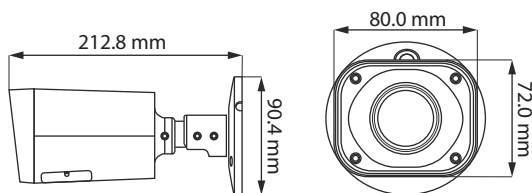

Video		
Compression	H.264/ H.264H/ MJPEG	
Resolution	1080P(1920x1080)/1.3M(1280x960) /720P(1280x720)/D1(704x576/704x480)/CIF(352x288/352x240)	
Frame Rate	Main Stream	1080P/960P/720P(1 ~ 25/30fps)
	Sub Stream	D1/CIF(1 ~ 25/30fps)
Bit Rate	H.264: 40K ~ 8192Kbps;	
Audio		
Compression	N/A	
Interface	N/A	
Network		
Ethernet	RJ-45 (10/100Base-T)	
Wi-Fi	N/A	
Protocol	IPv4/IPv6, HTTP, HTTPS, SSL, TCP/IP, UDP, UPnP, ICMP, IGMP, SNMP, RTSP, RTP, SMTP, NTP, DHCP, DNS, PPPOE, DDNS, FTP, IP Filter, QoS, Bonjour	
Compatibility	ONVIF, CGI, PSIA	
Max. User Access	20 users	
Smart Phone	iPhone, iPad, Android, Windows Phone	
Auxiliary Interface		
Memory Slot	Micro SD , Max 128GB	
RS485	N/A	
Alarm	N/A	
PIR Sensor Range	N/A	
General		
Power Supply	DC12V/PoE (802.3af)	
Power Consumption	Max 5W	
Working Environment	-30°C~+60°C, Less than 95% RH	
Ingress Protection	IP67	
Vandal Resistance	N/A	
Dimensions	72mm× 80mm× 212.8mm	
Weight	0.65kg	

Dimensions