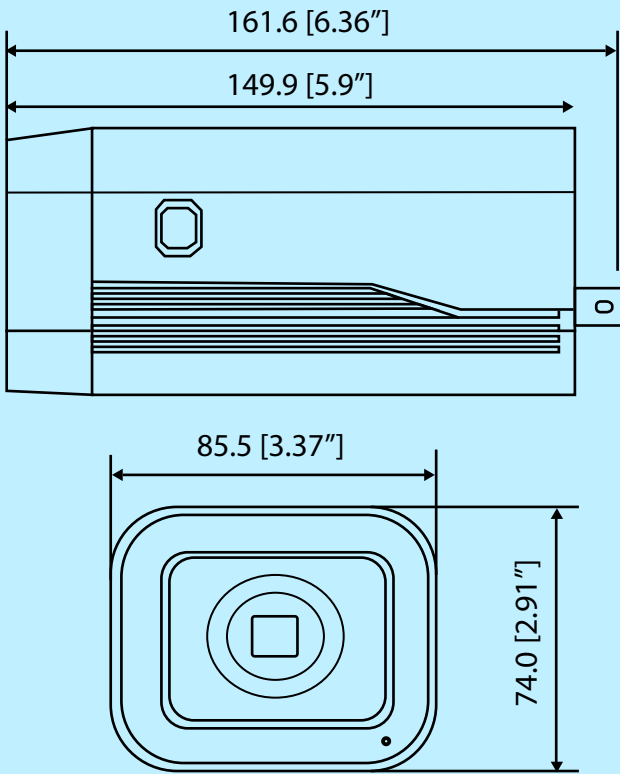

# 6MP BOX CAMERA

### Dimensions(mm/inch)

# Technical Specifications

Camera	
Image Sensor	1/1.8" 6Megapixel progressive scan CMOS
Effective Pixels	3072(H)x2048(V)
RAM/ROM	1024MB/128MB
Scanning System	Progressive
S/N Ratio	More than 50dB
Minimum Illumination	0.01Lux/F1.2 (Color), 0.001Lux/F1.2 (B/W)
IR Distance	N/A
IR On/Off Control	N/A
IR LEDs	N/A
Lens	
Lens Type	N/A
Mount Type	C/CS
Focal Length	N/A
Max. Aperture	N/A
Angle of View	N/A
Optical Zoom	N/A
Close Focus Distance	N/A
Pan/Tilt/Rotation	
Pan/Tilt/Rotation Range	N/A
Intelligence	
IVS (optional)	Tripwire, Intrusion, Object Abandoned/Missing
Advanced Intelligent Functions	Face Detection, People Counting, Heat Map
Video	
Compression	H.265/H.264
Digital Zoom	16x
Streaming Capability	3 Streams
Resolution	6M(3072x2048)/ 5M(2560x1920)/ 3M(2048x1536)/ 3M(2304x1296)/ 1080P(1920x1080)/ 1.3M(1280x960)/720P(1280x720)/ D1 (704x576/704x480) / VGA(640x480)/ CIF(352x288/342x240)
Frame Rate	Main Stream: 6M(1~25/30fps) Sub Stream : D1 (1 ~ 25/30fps) Third Stream: 1080P(1~25/30fps)
Bit Rate Control	CBR/VBR
Bit Rate	H.264: 24~ 16384Kbps H.265: 14~ 9984Kbps
Day/Night	Auto(ICR)/Color/B/W
BLC Mode	BLC / HLC / DWDR/ SSA
White Balance	Auto/Natural/Street Lamp/Outdoor/Manual
Gain Control	Auto/Manual